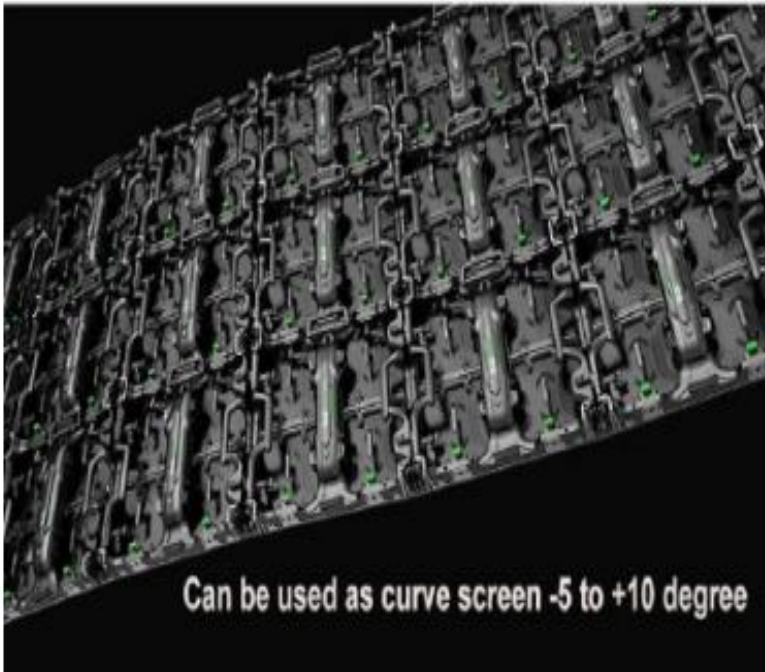

It can used as curved screen

It can used as curved screenCan be used as curve screen -5 to +10 degrees.