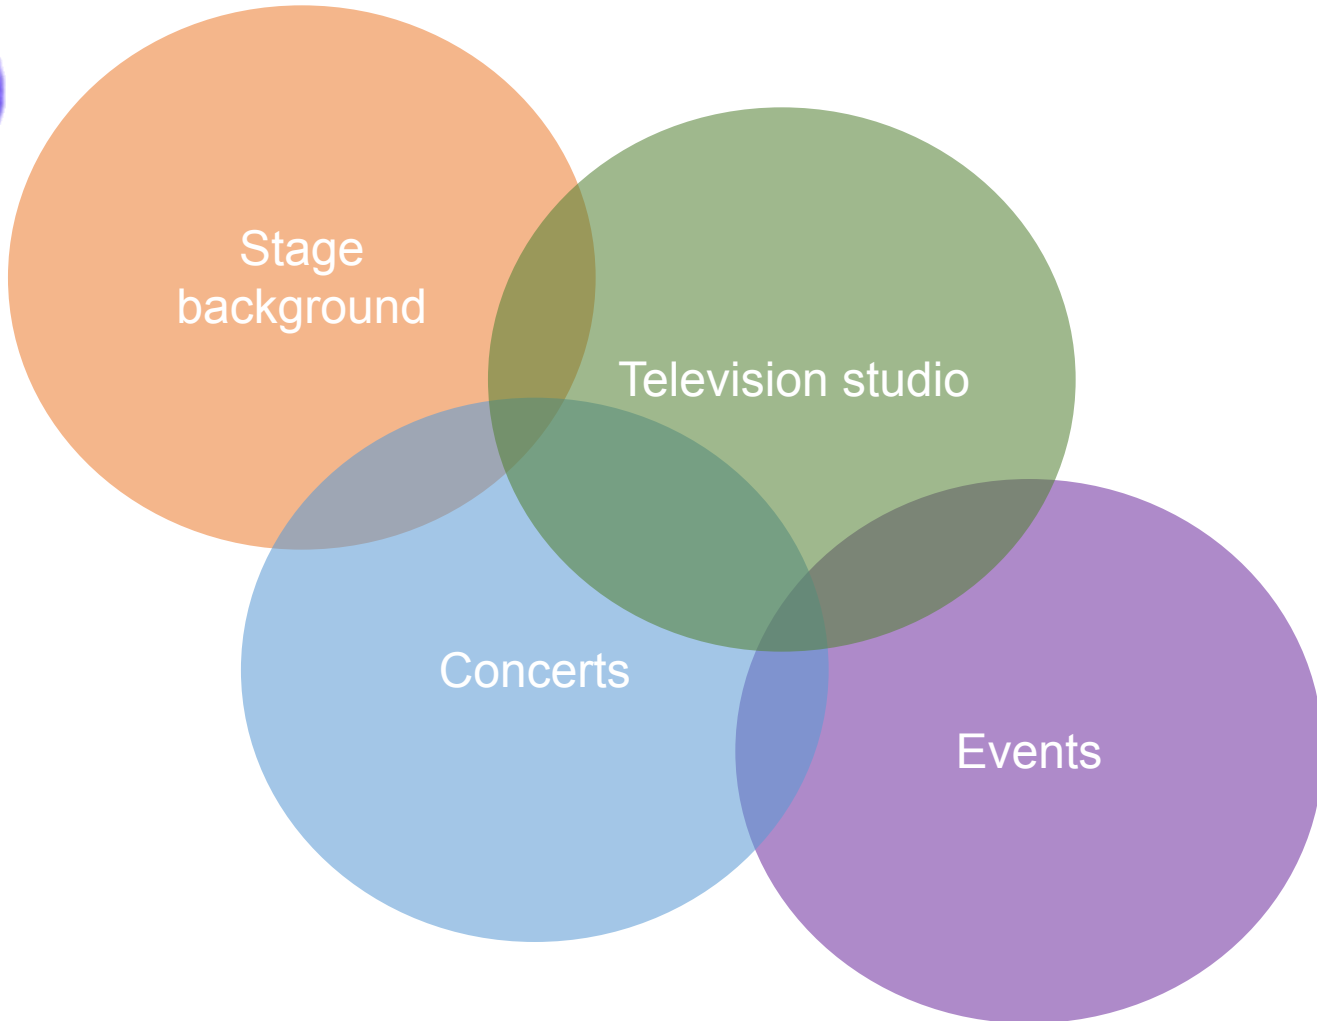

Applications