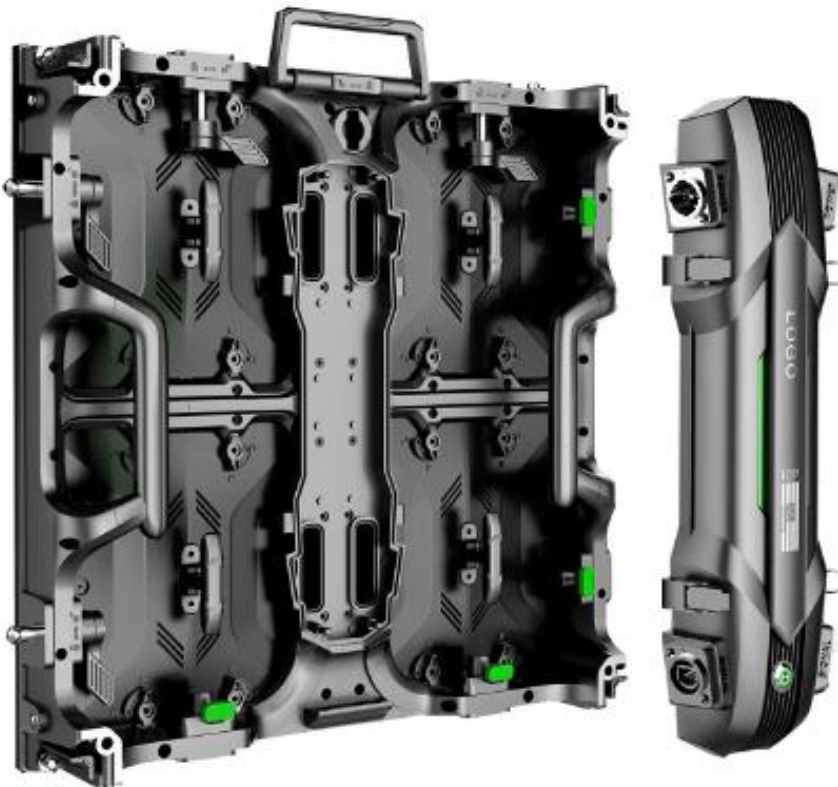

2022

P2.9 Indoor Rental Screen

By Ruby @Kingvisionled

Contents

- Product Parameters
- Product Features
- More Details
- Assembly & Operation
- Application Projects

P2.9 500x500mm Indoor Screen

Specification

Indoor Rental led screen specification		
Pixel	2.97mm	3.91mm
LED Encapsulation	SMD1921	SMD2121
Brightness	1100nit	1100nit
Module Size(mm)	250x250	250x250/ 250x500
Cabinet Size	500x500x76	500x1000x76/500x500x76
Material	Die Casting Aluminum	Die Casting Aluminum
Scan Method	1/14 Scan	1/16 Scan
Weight	8Kg	12.5Kg/ 8Kg
Cabinet Resolution	84x168/84x84dots	256x128dots / 128x128dots
Pixel Density	112896Pixel/m²	65536 Pixel/m²
Refresh Frequency	≥1920Hz	
Viewing Angle	140/140	140/140
Working Voltage	110-220Volt/50/60hz	110-220Volt/50/60hz
IP waterproof	IP43	IP43
Optimal Viewing	≥ 2m	≥ 3m
Working Temperature	-20~45 °C	- 20~40°C

Product Features

HUB Board

- * Without wires connection, signal and power can transfer more stable and reliable.
- * HUB board connect modules and power supplies directly instead of wires.
- * Directly take out back cover, easy to change within 5 seconds.

More Details

- * High degree of protection, high durability.
- * Common good, flexible and easy to use.

Seamless Splicing

Seamless side locks

LED Display Test

Each product tested more than 72 hours before shipment.