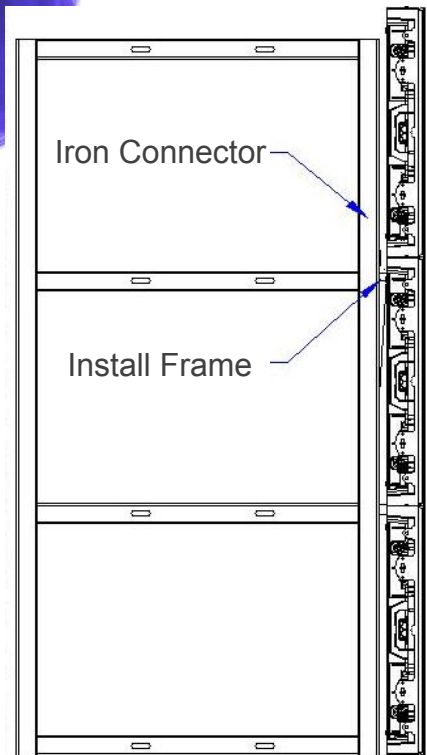

Product Features

HUB Board

- * Without wires connection, signal and power can transfer more stable and reliable.
- * HUB board connect modules and power supplies directly instead of wires.
- * Directly take out back cover, easy to change within 5 seconds.

More Details

- * High degree of protection, high durability.
- * Common good, flexible and easy to use.

Seamless Splicing

Seamless side locks

LED Display Test

Each product tested more than 72 hours before shipment.

It can used as curved screen

It can used as curved screenCan be used as curve screen -5 to +10 degrees.

Assembly & Operation

Ground standing and hanging Installation

Assembly Project Shows

Hanging and ground standing installation