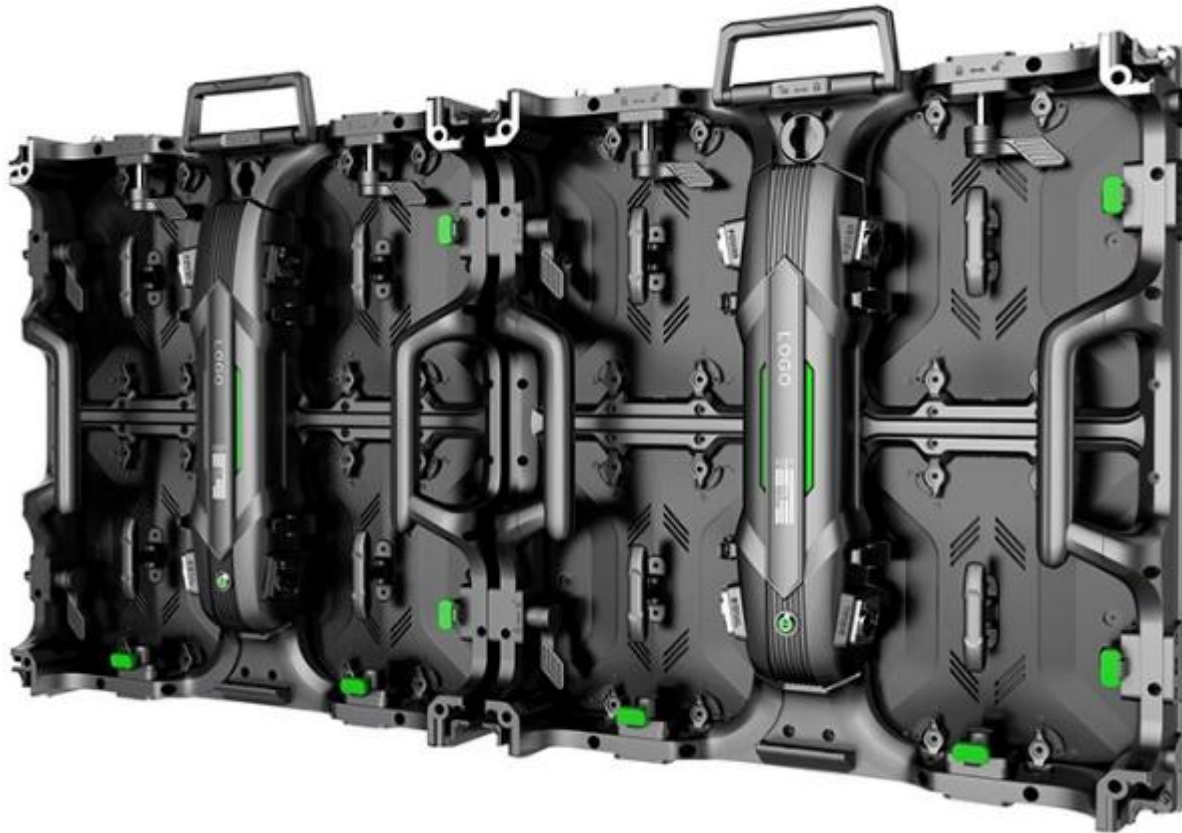

Indoor Rental led screen specification		
Pixel	2.97mm	3.91mm
LED Encapsulation	SMD1921	SMD2121
Brightness	1100nit	1100nit
Module Size(mm)	250x250	250x250/ 250x500
Cabinet Size	500x500x76	500x1000x76/500x500x76
Material	Die Casting Aluminum	Die Casting Aluminum
Scan Method	1/14 Scan	1/16 Scan
Weight	8Kg	12.5Kg/ 8Kg
Cabinet Resolution	84x168/84x84dots	256x128dots / 128x128dots
Pixel Density	112896Pixel/m²	65536 Pixel/m²
Refresh Frequency	≥1920Hz	
Viewing Angle	140/140	140/140
Working Voltage	110-220Volt/50/60hz	110-220Volt/50/60hz
IP waterproof	IP43	IP43
Optimal Viewing	≥ 2m	≥ 3m
Working Temperature	-20~45 °C	- 20~40°C

Product Features

HUB Board

- * Without wires connection, signal and power can transfer more stable and reliable.
- * HUB board connect modules and power supplies directly instead of wires.
- * Directly take out back cover, easy to change within 5 seconds.

More Details

- * High degree of protection, high durability.
- * Common good, flexible and easy to use.

Seamless Splicing

Seamless side locks

LED Display Test

Each product tested more than 72 hours before shipment.