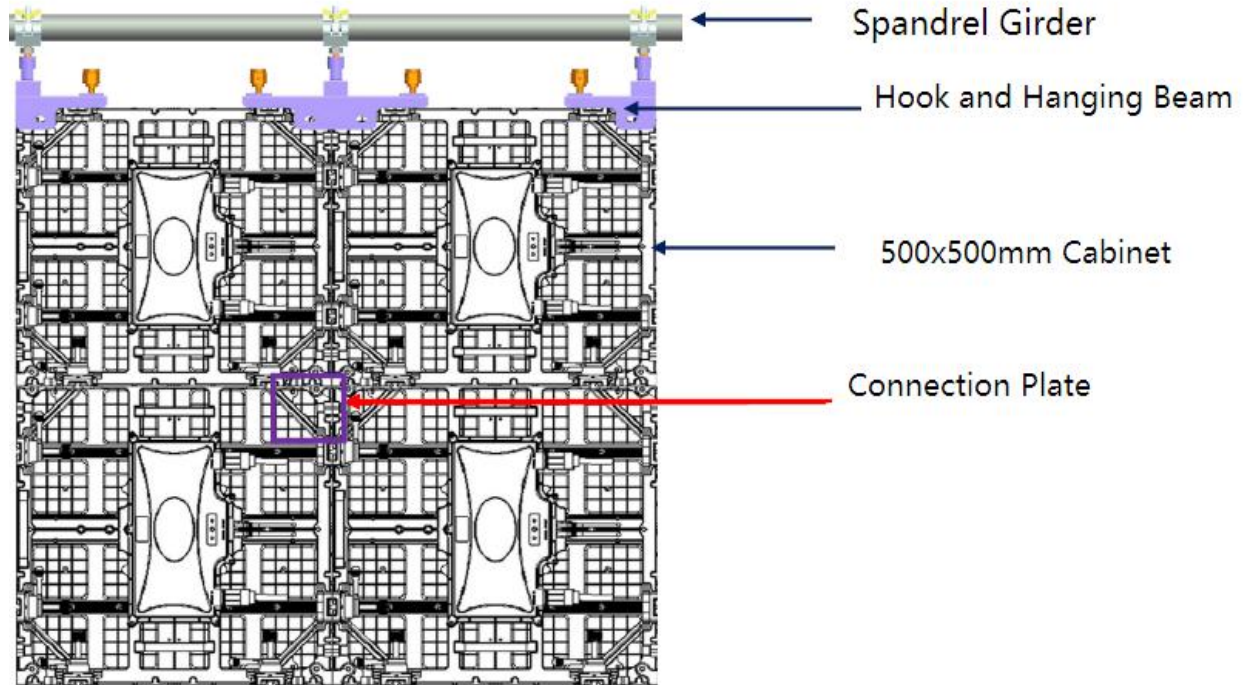

It can used as curved screen

It can used as curved screenCan be used as curve screen -5 to +10 degrees.

Assembly & Operation

Ground standing and hanging Installation

Assembly Project Shows

Hanging and ground standing installation