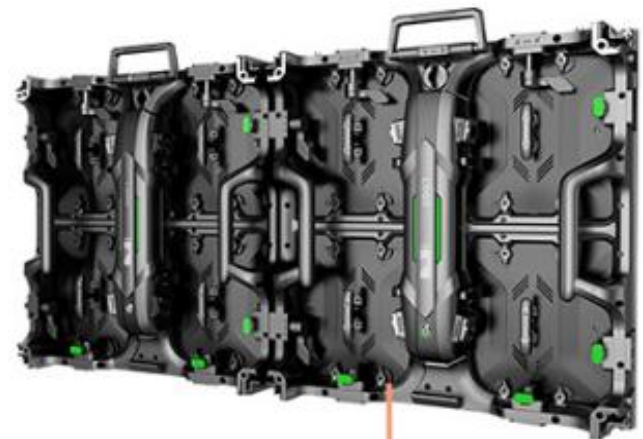

Product Features

HUB Board

- * Without wires connection, signal and power can transfer more stable and reliable.
- * HUB board connect modules and power supplies directly instead of wires.
- * Directly take out back cover, easy to change within 5 seconds.

More Details

- * High degree of protection, high durability.
- * Common good, flexible and easy to use.

Seamless Splicing

Seamless side locks

LED Display Test

Each product tested more than 72 hours before shipment.